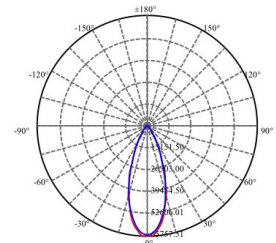

Product Image:

Photometric Data

38° Lens

38° Lens

Product Specs:

LED	Cree COB	Adjustment	Fixed
Driver	Meanwell	Light Distribution	Direct
Lifetime	80,000 hours	Beam Angles	10°/24°/38°/60°/90°
Electrical Rating	230v AC 50Hz , PF = 0.95	Dimmable	On Request
IP Rating	IP65	Colour Temp	2700k to 6500k
Dimming	On request	Operating Temperature	-40°C - 65°C
Optics	PPMA	Colour Rendering	>80Ra (>90Ra on request)
Dimensions	470x456x104	Luminaire Efficacy	>130lm/W
Weight	1.3 Kg		