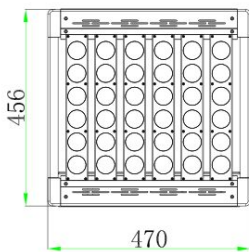

Product Image:

Photometric Data

38° Lens

38° Lens

Product Specs:

LED	Cree COB	Adjustment	Fixed
Driver	Meanwell	Light Distribution	Direct
Lifetime	80,000 hours	Beam Angles	10°/24°/38°/60°/90°
Electrical Rating	230v AC 50Hz , PF = 0.95	Dimmable	On Request
IP Rating	IP65	Colour Temp	2700k to 6500k
Dimming	On request	Operating Temperature	-40°C - 65°C
Optics	PPMA	Colour Rendering	>80Ra (>90Ra on request)
Dimensions	470x456x104	Luminaire Efficacy	>130lm/W
Weight	1.3 Kg		