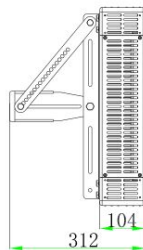

Product Image:

Photometric Data

38° Lens

38° Lens

Product Specs:

LED	Cree COB	Adjustment	Fixed
Driver	Meanwell	Light Distribution	Direct
Lifetime	80,000 hours	Beam Angles	10°/24°/38°/60°/90°
Electrical Rating	230v AC 50Hz , PF = 0.95	Dimmable	On Request
IP Rating	IP65	Colour Temp	2700k to 6500k
Dimming	On request	Operating Temperature	-40°C - 65°C
Optics	PPMA	Colour Rendering	>80Ra (>90Ra on request)
Dimensions	470x456x104	Luminaire Efficacy	>130lm/W
Weight	1.3 Kg		