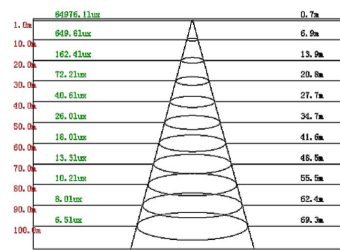

Product Description:

- * Customized USA CREE LED >130lm/W, CRI Ra80-93
- * Meanwell LED Drivers, AC90V~305V, PF>0.98, THD<9%
- * Ultra-low luminous decay <5% in 5 years
- * L70>50,000hrs Design lifespan 80,000hrs
- * Oversized passive cooling design for extended lifetime
- * Japan lens, light transmittance of PMMA up to 98%.
- * 10°/24°/38°/60°/90° beam angles
- * Coated with corrosion resistant polyester powder coat
- * Low UGR, Flicker-Free suitable for HD slow motion video
- * Intelligent dimming systems available on request
- * CE, RoHS, and IP65 approved
- * 5 years warranty
- * Designed for stadium and sports field use

Product Image:

Photometric Data

38° Lens

38° Lens

Product Specs:

LED	Cree COB	Adjustment	Fixed
Driver	Meanwell	Light Distribution	Direct
Lifetime	80,000 hours	Beam Angles	10°/24°/38°/60°/90°
Electrical Rating	230v AC 50Hz , PF = 0.95	Dimmable	On Request
IP Rating	IP65	Colour Temp	2700k to 6500k
Dimming	On request	Operating Temperature	-40°C - 65°C
Optics	PPMA	Colour Rendering	>80Ra (>90Ra on request)
Dimensions	470x456x104	Luminaire Efficacy	>130lm/W
Weight	1.3 Kg		